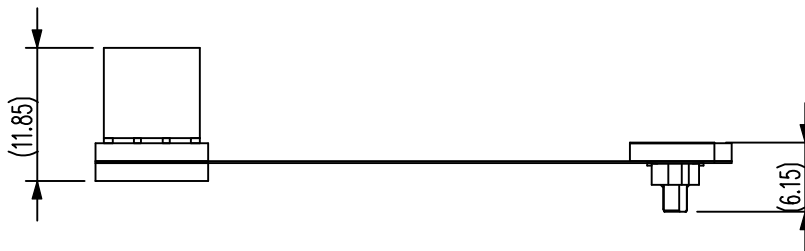

REVISIONS				
ZONE	REV	DESCRIPTION	DATE	APPROVED

Accessory
(Target socket)

NOTE:
Please confirm the direction of the key.

adapters.com

www.adapters.com

TEL:(408)855-8527
FAX:(408)855-8528

3024 Scott Blvd.
Santa Clara, CA 95054

An Embedded Systems Solutions Company

DO NOT SCALE DRAWING

DESCRIPTION:
EM-EXTCABLE-SICA-14PIN-JTAG

SIZE A	DATE: 2-15-05	PART NO. 110-9120-00	REV
------------------	-------------------------	--------------------------------	-----