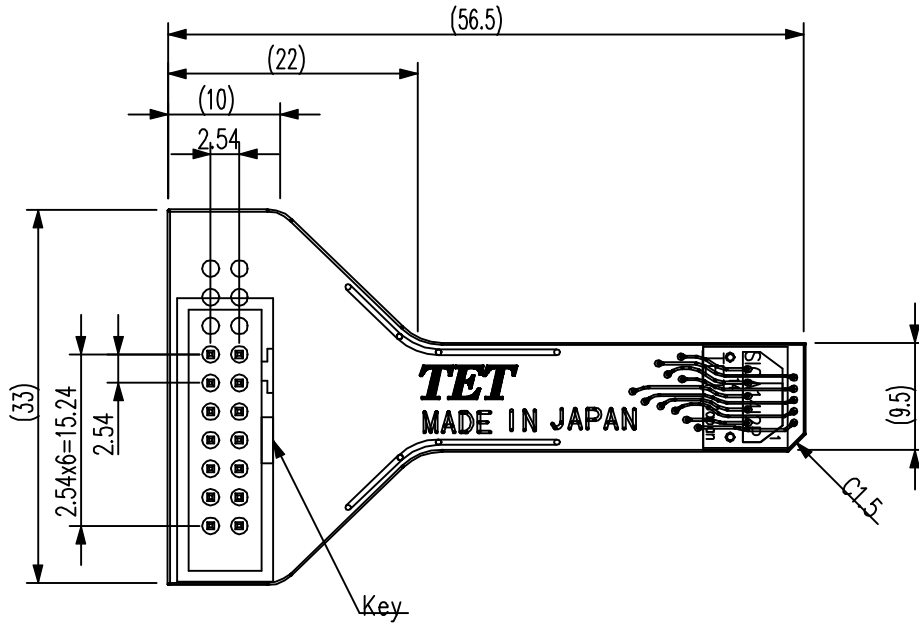

REVISIONS				
ZONE	REV	DESCRIPTION	DATE	APPROVED

Accessory
(Target socket)

NOTE:
Please confirm the direction of the key.

adapters.com

www.adapters.com

TEL:(408)855-8527
FAX:(408)855-8528

3024 Scott Blvd.
Santa Clara, CA 95054

An Embedded Systems Solutions Company

DO NOT SCALE DRAWING

DESCRIPTION:
EM-EXTCABLE-SICA-14PIN-JTAG

SIZE A	DATE: 2-15-05	PART NO. 110-9120-00	REV
------------------	-------------------------	--------------------------------	-----