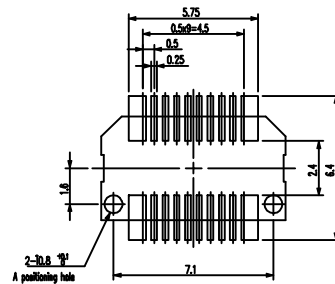

REVISIONS				
ZONE	REV	DESCRIPTION	DATE	APPROVED

Accessory
(Target socket)

NOTE:
Please confirm the direction of the key.

adapters.com

www.adapters.com

TEL:(408)855-8527
FAX:(408)855-8528

3024 Scott Blvd.
Santa Clara, CA 95054

An Embedded Systems Solutions Company

DO NOT SCALE DRAWING

DESCRIPTION:
EM-EXTCABLE-SICA-14PIN-JTAG

SIZE A	DATE: 2-15-05	PART NO. 110-9120-00	REV
------------------	-------------------------	--------------------------------	-----