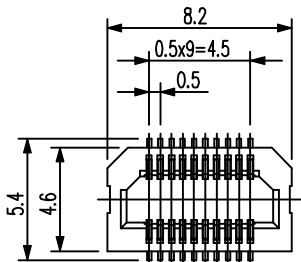

REVISIONS				
ZONE	REV	DESCRIPTION	DATE	APPROVED

Accessory
(Target socket)

NOTE:
Please confirm the direction of the key.

adapters.com

www.adapters.com

TEL:(408)855-8527
FAX:(408)855-8528

3024 Scott Blvd.
Santa Clara, CA 95054

An Embedded Systems Solutions Company

DO NOT SCALE DRAWING

DESCRIPTION:
EM-EXTCABLE-SICA-14PIN-JTAG

SIZE A	DATE: 2-15-05	PART NO. 110-9120-00	REV
------------------	-------------------------	--------------------------------	-----